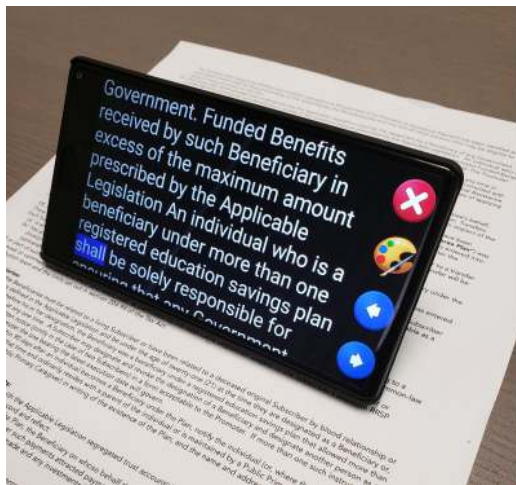

## Portable Magnifier with Speech and Voice Control

Mercury 6 is the first voice controlled handheld magnifier using artificial intelligence for those with low vision. It's compact design allows it to fit easily in a pocket. Integrated, accurate OCR with natural sounding voices allows you to sit back and comfortably listen to a document.

- Large 5.5 inch HD screen
- Voice and button controlled
- Easy to learn
- Freeze image for close-up viewing
- Usable for Low Vision or No Vision
- Full Page Accurate OCR
- Room to write under the camera
- Integrated LED light
- Multiple Color Schemes
- Multiple Languages
- Natural sounding voices
- Integrated foldable legs
- 3 hour battery life
- Octa-core processor
- Included carry case
- Lightweight at 195 g