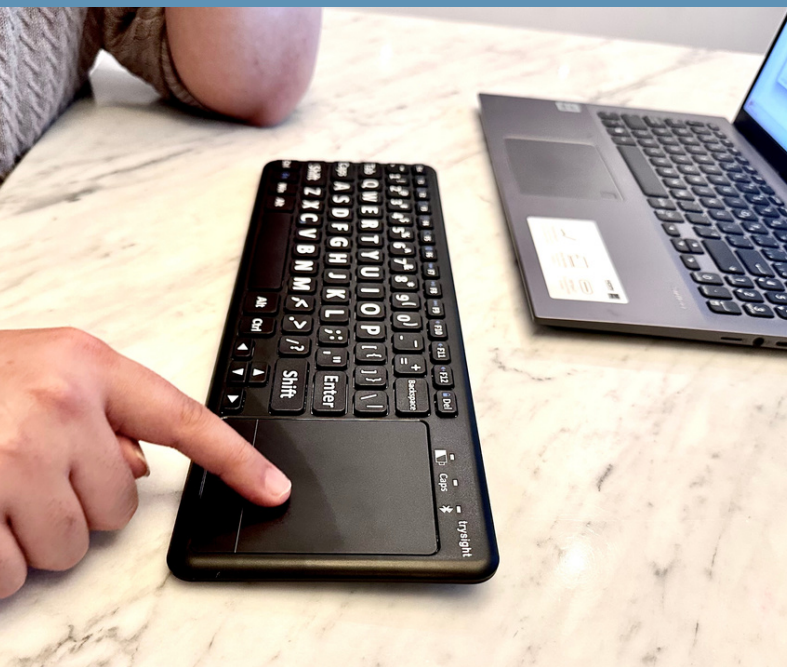

1-866-499-2921
info@trysight.com

TRYSIGHT